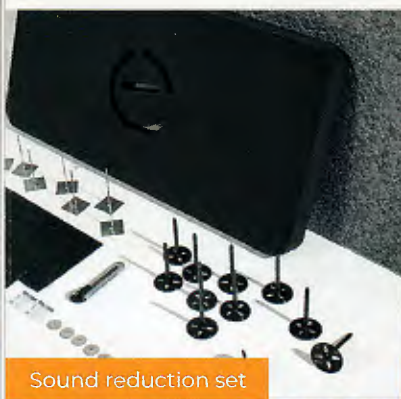

evolar
evocover

EVOLAR EVOCOVER ALUMINIUM

Article code	EAN-code	Product	Type	Material	Color	Height inch (ext)	Width inch (ext)	Depth inch (ext)
EVO-COVER-SA7016	7428474131878	Cover	Small	Aluminum	anthracite	27.55	39.37	19.68
EVO-COVER-SB	7435115515539	Cover	Small	Aluminum	black	27.55	39.37	19.68
EVO-COVER-SW	7435115515522	Cover	Small	Aluminum	white	27.55	39.37	19.68
EVO-LOUVRE-SA7016	7428472379203	Back plate freestanding	Small	Aluminum	anthracite	27.55	39.37	n/a
EVO-LOUVRE-SB	7435115514594	Back plate freestanding	Small	Aluminum	black	27.55	39.37	n/a
EVO-LOUVRE-SW	7435115514587	Back plate freestanding	Small	Aluminum	white	27.55	39.37	n/a
EVO-BOTTOM-SA7016	7428474810674	Bottom panel	Small	Aluminum	anthracite	n/a	39.37	19.68
EVO-BOTTOM-SB	7061256642799	Bottom panel	Small	Aluminum	black	n/a	39.37	19.68
EVO-BOTTOM-SW	7061252388257	Bottom panel	Small	Aluminum	white	n/a	39.37	19.68
EVO-COVER-MA7016	7428475461172	Cover	Medium	Aluminum	anthracite	31.5	43.3	21.65
EVO-COVER-MB	7435115514556	Cover	Medium	Aluminum	black	31.5	43.3	21.65
EVO-COVER-MW	7435115514549	Cover	Medium	Aluminum	white	31.5	43.3	21.65
EVO-LOUVRE-MA7016	7428470778480	Back plate freestanding	Medium	Aluminum	anthracite	31.5	43.3	n/a
EVO-LOUVRE-MB	7435115514518	Back plate freestanding	Medium	Aluminum	black	31.5	43.3	n/a
EVO-LOUVRE-MW	7435115514501	Back plate freestanding	Medium	Aluminum	white	31.5	43.3	n/a
EVO-BOTTOM-MA7016	7428478029157	Bottom panel	Medium	Aluminum	anthracite	n/a	43.3	21.65
EVO-BOTTOM-MB	7061255538932	Bottom panel	Medium	Aluminum	black	n/a	43.3	21.65
EVO-BOTTOM-MW	7061258337488	Bottom panel	Medium	Aluminum	white	n/a	43.3	21.65
EVO-COVER-LA7016	7428475528196	Cover	Large	Aluminum	anthracite	43.3	47.24	25.6
EVO-COVER-LB	7435115513573	Cover	Large	Aluminum	black	43.3	47.24	25.6
EVO-COVER-LW	7435115513566	Cover	Large	Aluminum	white	43.3	47.24	25.6
EVO-LOUVRE-LA7016	7428479125575	Back plate freestanding	Large	Aluminum	anthracite	43.3	47.24	n/a
EVO-LOUVRE-LB	7435115513535	Back plate freestanding	Large	Aluminum	black	43.3	47.24	n/a
EVO-LOUVRE-LW	7435115513528	Back plate freestanding	Large	Aluminum	white	43.3	47.24	n/a
EVO-BOTTOM-LA7016	7428479417519	Bottom panel	Large	Aluminum	anthracite	n/a	47.24	25.6
EVO-BOTTOM-LB	7061259096056	Bottom panel	Large	Aluminum	black	n/a	47.24	25.6
EVO-BOTTOM-LW	7061256667495	Bottom panel	Large	Aluminum	white	n/a	47.24	25.6