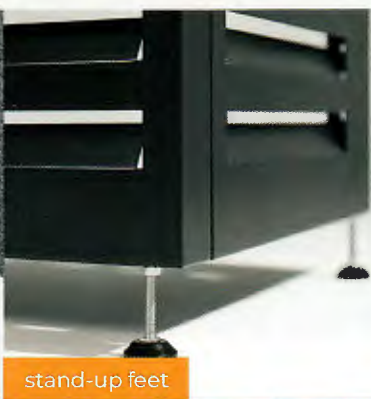

Condensator separator

stand-up feet